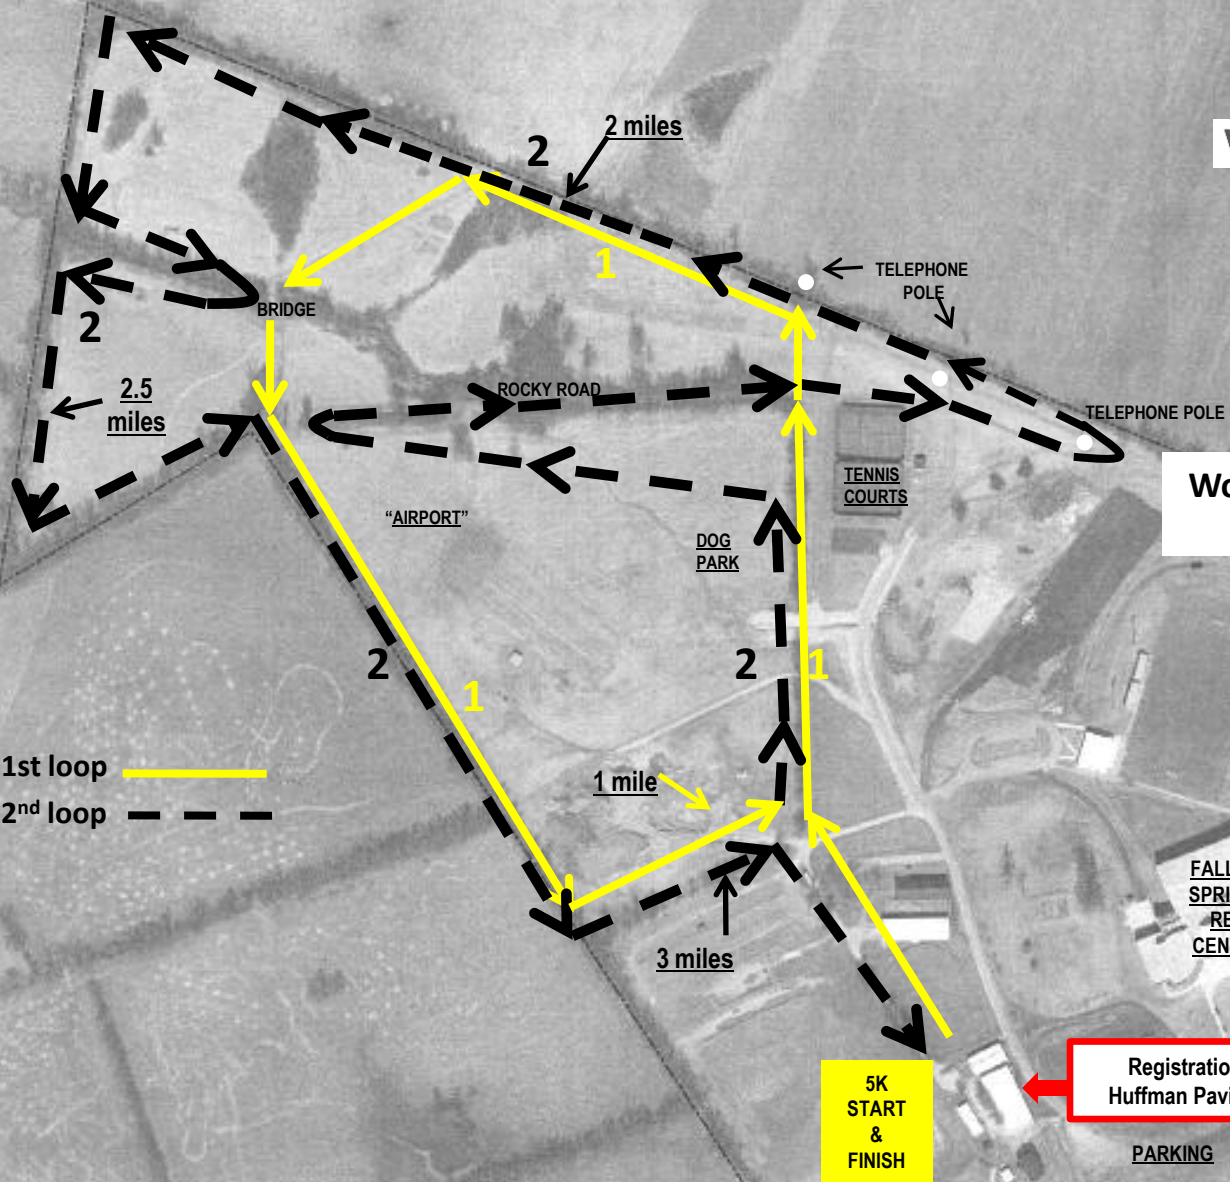

WOODFORD HUMANE SOCIETY

Woodford County Park / Falling Springs
Versailles, KY

5K Cross Country Course

1st loop ———
2nd loop - - - -

5K
START
&
FINISH

Registration-
Huffman Pavilion

PARKING

ENTRANCE TO WOODFORD COUNTY
PARK